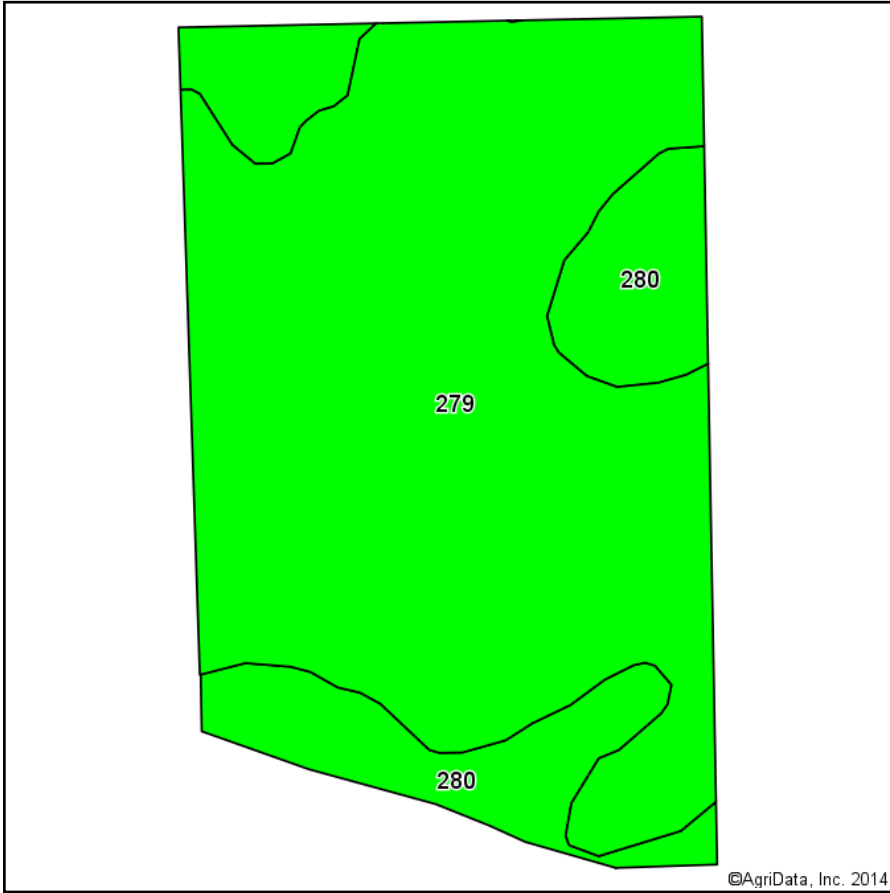

Soils Map-CSR2

Soils data provided by USDA and NRCS.

State: **Iowa**
 County: **Louisa**
 Location: **28-73N-4W**
 Township: **Morning Sun**
 Acres: **22.44**
 Date: **9/19/2014**

Maps Provided By:

 CUSTOMIZED ONLINE MAPPING
 © AgriData, Inc. 2014 www.AgriDataInc.com

Area Symbol: IA115, Soil Area Version: 17

Code	Soil Description	Acres	Percent of field	**CSR2 Legend	Non-Irr Class	CSR2**	CSR
279	Taintor silty clay loam, 0 to 2 percent slopes	17.55	78.2%		llw	84	88
280	Mahaska silty clay loam, 0 to 2 percent slopes	4.89	21.8%		I	91	95
Weighted Average						85.5	89.5

Area Symbol: IA115, Soil Area Version: 17

**IA has updated the CSR values for each county to CSR2.

Field borders provided by Farm Service Agency as of 5/21/2008. Aerial photography provided by Aerial Photography Field Office.