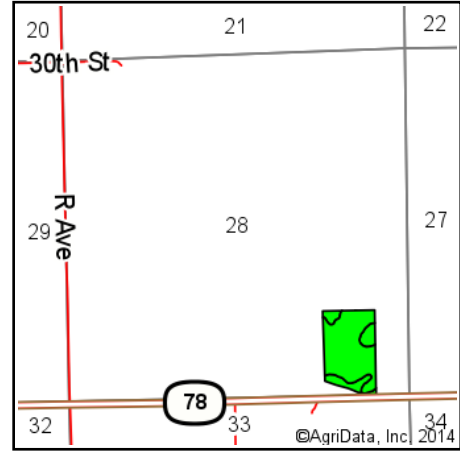

Soils Map-CSR2

Soils data provided by USDA and NRCS.

State: **Iowa**
 County: **Louisa**
 Location: **28-73N-4W**
 Township: **Morning Sun**
 Acres: **22.44**
 Date: **9/19/2014**

Maps Provided By:

 CUSTOMIZED ONLINE MAPPING
 © AgriData, Inc. 2014 www.AgriDataInc.com

Area Symbol: IA115, Soil Area Version: 17

Code	Soil Description	Acres	Percent of field	**CSR2 Legend	Non-Irr Class	CSR2**	CSR
279	Taintor silty clay loam, 0 to 2 percent slopes	17.55	78.2%		llw	84	88
280	Mahaska silty clay loam, 0 to 2 percent slopes	4.89	21.8%		I	91	95
Weighted Average						85.5	89.5

Area Symbol: IA115, Soil Area Version: 17

**IA has updated the CSR values for each county to CSR2.

Field borders provided by Farm Service Agency as of 5/21/2008. Aerial photography provided by Aerial Photography Field Office.